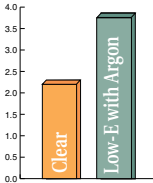

Series 2200 Window

- 3 1/4" frame depth.
- 7/8" insulated glass in several glazing options.
- Triple seal weatherstrip.
- Full interlock at the meeting rail.
- High quality extruded screen frame with aluminum wire standard.
- High impact vent tab allows restricted sash opening for worry-free ventilation.
- Add Low-E with argon gas and the **Coventry** is a true ENERGY STAR®.

Double Hung

- Modern constant force 'all stainless' sash balance system for years of torque free, smooth sash operation.
- A sloped sill for reliable water run-off, a true double hung look and an easy to clean surface.
- Narrow frame and meeting rails for more viewing area.
- Built in tilt mechanism for easy cleaning of both sashes. Latches are recessed for a sleeker appearance.

Side Slider

- Available in two lite or three lite end vent.
- Durable brass rollers for easy, finger-tip operation.
- Sloped outside channels direct water away from window.

Comfort Tite™ Vinyl

- Available in solid white or almond.
- Never needs painting, stain or varnish.
- A lifetime guarantee against rotting, peeling, blistering, corrosion and rust.
- Self-lubricating sash tracks resist binding and provide long-term ease of operation.

Choose an exterior color to compliment your décor, with high performance heat reflective uPVC coatings.

- A well tested and field proven PVC window coating system that is heat resistant and holds up to the elements.
- Color is guaranteed for 10 years against measurable fading.
- Standard colors include: Almond, Aztec Clay, Black, Chestnut Brown, Cranberry Red, Earthbrown, Forest Green, Savannah Wicker, Statuary Bronze and Storm Gray. Custom color matching is available.

Almond	Aztec Clay	Black	Chestnut Brown	Cranberry
Earthbrown	Forest Green	Savannah Wicker	Statuary Bronze	Storm Gray