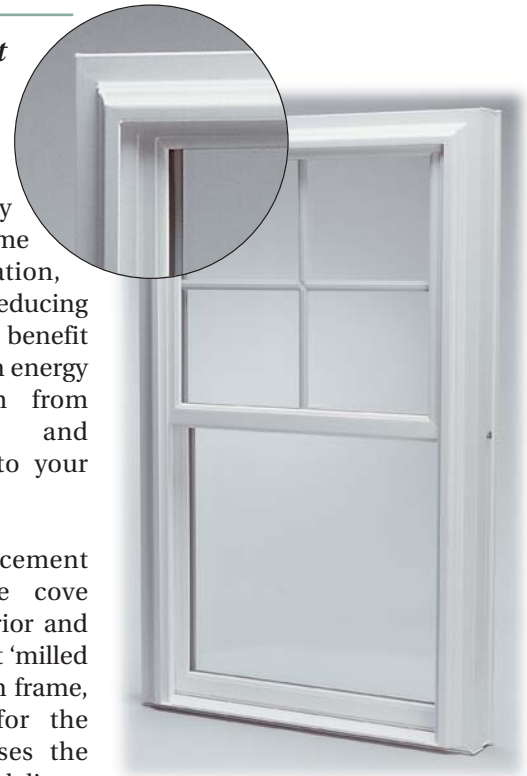

Comfort Tite™ Vinyl

- Available in solid white or almond.
- Never needs painting, stain or varnish.
- A lifetime guarantee against rotting, peeling, blistering, corrosion and rust.
- Self-lubricating sash tracks resist binding and provide long-term ease of operation.

Choose an exterior color to compliment your décor, with high performance heat reflective uPVC coatings.

- A well tested and field proven PVC window coating system that is heat resistant and holds up to the elements.
- Color is guaranteed for 10 years against measurable fading.
- Standard colors include: Almond, Aztec Clay, Black, Chestnut Brown, Cranberry Red, Earthbrown, Forest Green, Savannah Wicker, Statuary Bronze and Storm Gray. Custom color matching is available.

Almond	Aztec Clay	Black	Chestnut Brown	Cranberry
Earthbrown	Forest Green	Savannah Wicker	Statuary Bronze	Storm Gray

(Actual color may vary from illustrations)

Kaufmann Comfort Tite™ is a registered trademark of Kaufmann Window & Door.

Coventry Series

State-of-the-art styling that combines energy savings with multi-faceted value for your home.

The **Coventry** immediately improves the comfort of the home by reducing air infiltration, eliminating condensation and reducing exterior noise. It continues to benefit over the years with energy savings, freedom from maintenance and increased value to your property.

Exterior

This top of the line replacement window offers a distinctive cove molded sash both on the interior and exterior. Continuing the elegant 'milled look' to the exterior of the main frame, creates a graceful outline for the window opening and increases the 'curb' appeal of your home. The delicate reveal of the frame and sash conceals the strongest welded construction in the industry.

Foam filled frame and sash – standard on every **Coventry** – provides greater insulation as well as greater frame rigidity. Maximize your energy savings with the addition of Low-E glass. Argon gas comes standard with our Low-E package and this combination increases R value by better than 67%. Low-E glass with argon also helps to block harmful ultraviolet rays, reducing premature discoloration of furniture, fabrics and carpets.

Also standard with every window is Super Spacer™ by Edgetech. Super Spacer structural foam spacer is the best 'warm edge' in the business. Warm edge means better insulation and reduced condensation on the interior of the window.

Contoured muntins complete the traditional look of the **Coventry**.