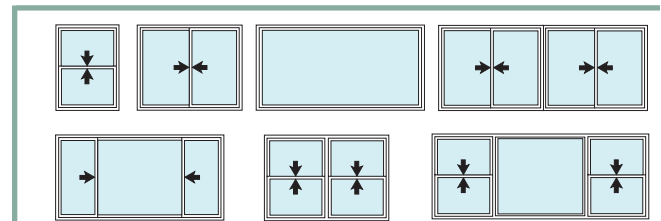

Custom built for your home.

Represented by:

Kaufmann Window and Door • 12891 Mt. Elliott • Detroit, MI 48212 • (313) 893-9500

Visit us at kaufmannwindow.com