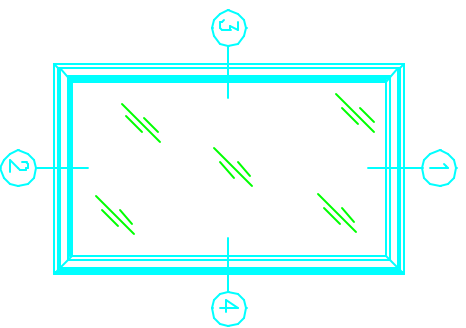

①

②

Multi-Point Lock

③

④

①

②

③

④

Kaufmann®
Window & Door

Series 2160/70 Casement/Awning

SCALE: HALF