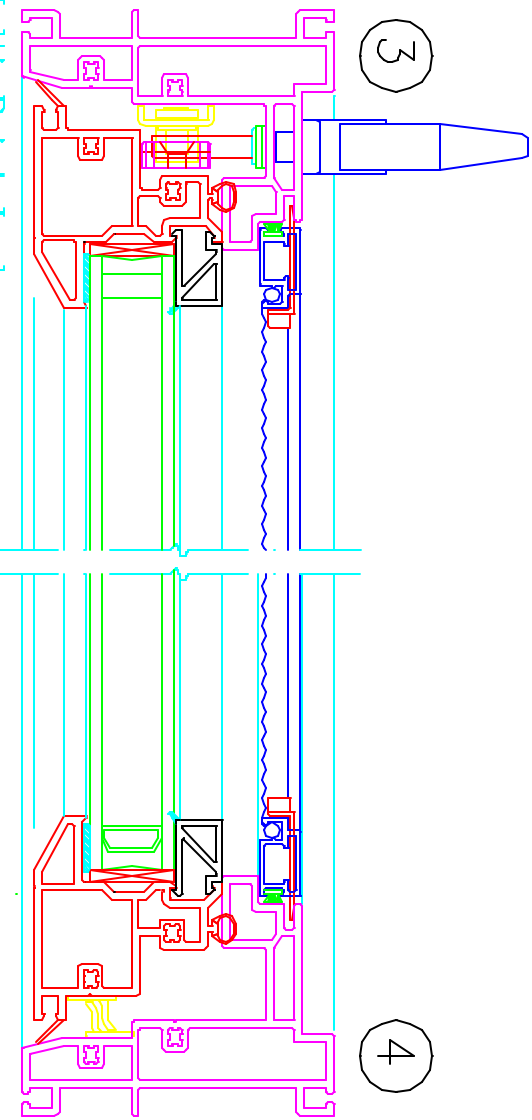

①

②

Multi-Point Lock

③

④

①

②

③

④

Kaufmann®
Window & Door

Series 2160/70 Casement/Awning

SCALE: HALF